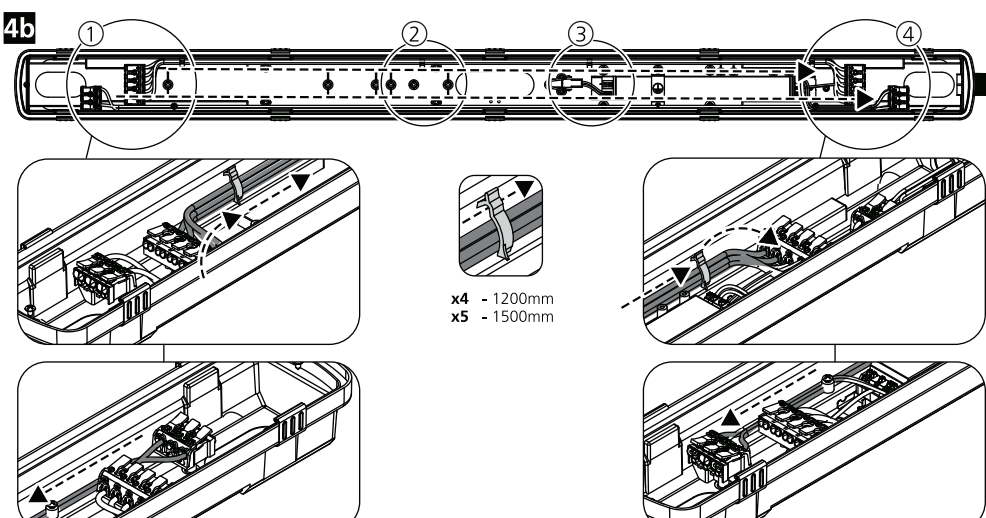

~ 220-240 V 50/60 Hz

IP5500

0010469 5x2.5 Throughwiring kit 600 mm
 0010470 5x2.5 Throughwiring kit 1200 mm
 0010471 5x2.5 Throughwiring kit 1500 mm

0010472 2x2.5 Throughwiring kit 1200 mm
 0010473 2x2.5 Throughwiring kit 1500 mm