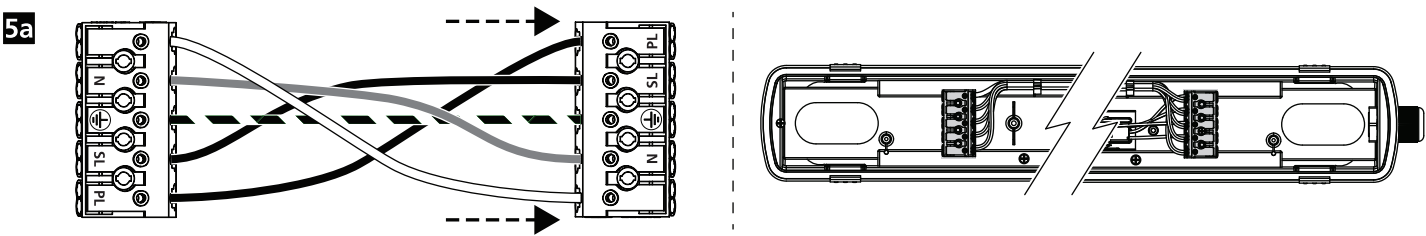

~ 220-240 V 50/60 Hz

IP5500

0010469 5x2.5 Throughwiring kit 600 mm
 0010470 5x2.5 Throughwiring kit 1200 mm
 0010471 5x2.5 Throughwiring kit 1500 mm

0010472 2x2.5 Throughwiring kit 1200 mm
 0010473 2x2.5 Throughwiring kit 1500 mm