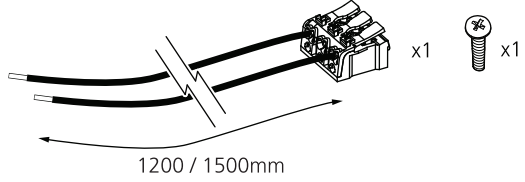

~ 220-240 V 50/60 Hz

IP5500

0010469 5x2.5 Throughwiring kit 600 mm
 0010470 5x2.5 Throughwiring kit 1200 mm
 0010471 5x2.5 Throughwiring kit 1500 mm

0010472 2x2.5 Throughwiring kit 1200 mm
 0010473 2x2.5 Throughwiring kit 1500 mm