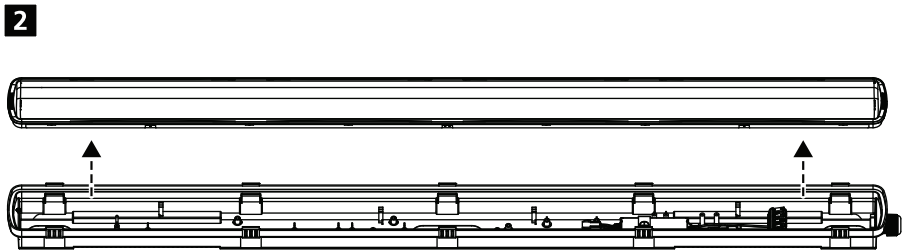

~ 220-240 V 50/60 Hz

IP5500

0010469 5x2.5 Throughwiring kit 600 mm
 0010470 5x2.5 Throughwiring kit 1200 mm
 0010471 5x2.5 Throughwiring kit 1500 mm

0010472 2x2.5 Throughwiring kit 1200 mm
 0010473 2x2.5 Throughwiring kit 1500 mm