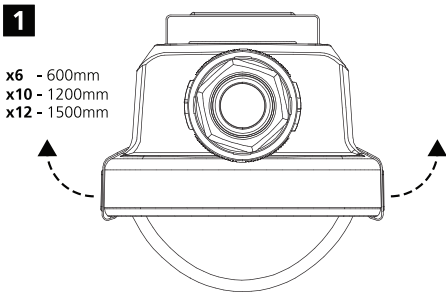

~ 220-240 V 50/60 Hz

IP5500

0010469 5x2.5 Throughwiring kit 600 mm
 0010470 5x2.5 Throughwiring kit 1200 mm
 0010471 5x2.5 Throughwiring kit 1500 mm

0010472 2x2.5 Throughwiring kit 1200 mm
 0010473 2x2.5 Throughwiring kit 1500 mm