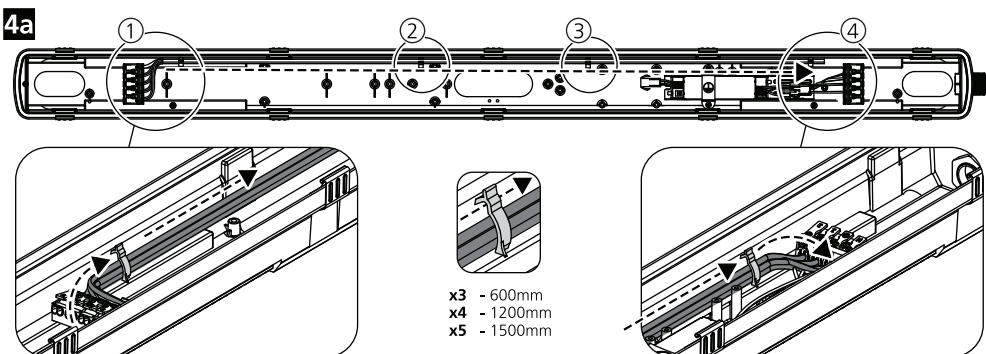

~ 220-240 V 50/60 Hz

IP5500

0010469 5x2.5 Throughwiring kit 600 mm
 0010470 5x2.5 Throughwiring kit 1200 mm
 0010471 5x2.5 Throughwiring kit 1500 mm

0010472 2x2.5 Throughwiring kit 1200 mm
 0010473 2x2.5 Throughwiring kit 1500 mm